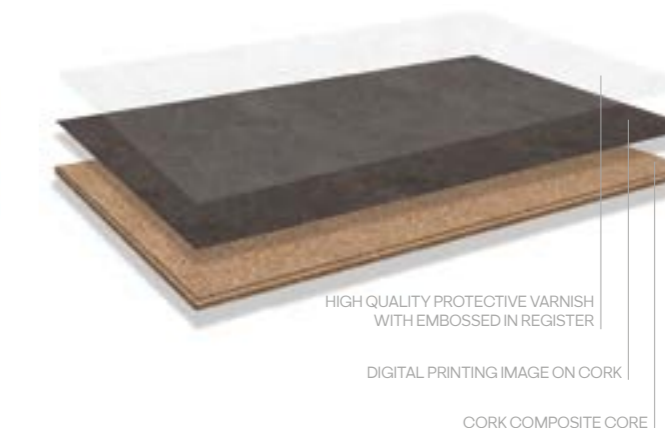

stone Hydro Natural

Format
910 x 300 x 7mm