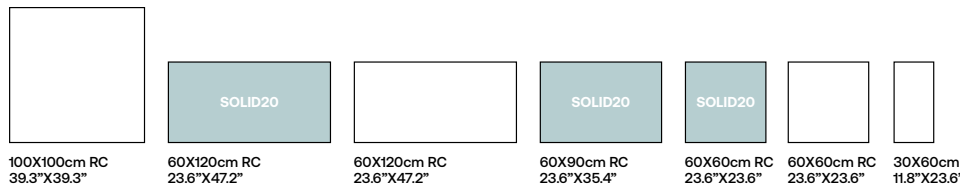

FORMATS

100X100cm RC 39.3"X39.3"
60X120cm RC 23.6"X47.2"
60X90cm RC 23.6"X35.4"
60X60cm RC 23.6"X23.6"
60X60cm RC 23.6"X23.6"
30X60cm 11.8"X23.6"

PECES ESPECIALS

* DISPONIBLE SOTA COMANDA

Hexagon 25,9X21,2cm
Mureto 20X7,5cm
Standard 30X30cm (5X5)