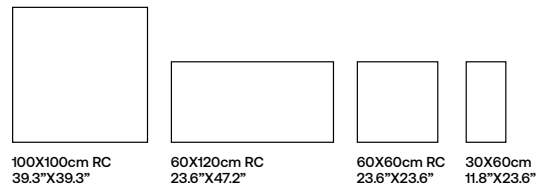

GRES PORCELÀNIC

FORMATS

100X100cm RC
39.3"X39.3"

60X120cm RC
23.6"X47.2"

60X60cm RC
23.6"X23.6"

30X60cm
11.8"X23.6"

SOLID20

60X60cm RC
23.6"X23.6"