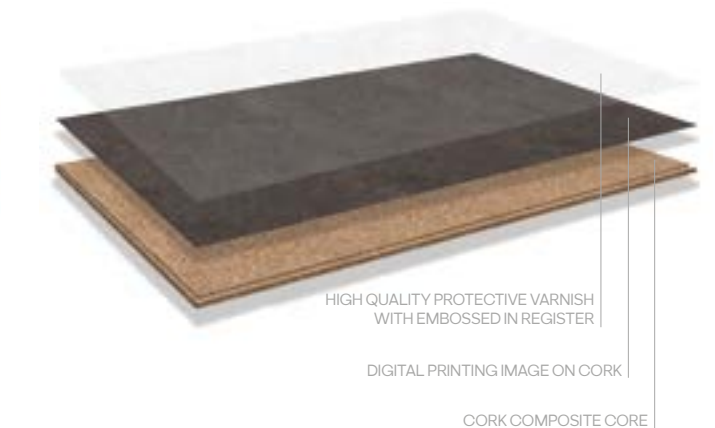

stone Hydro Natural

Format
910 x 300 x 7mm