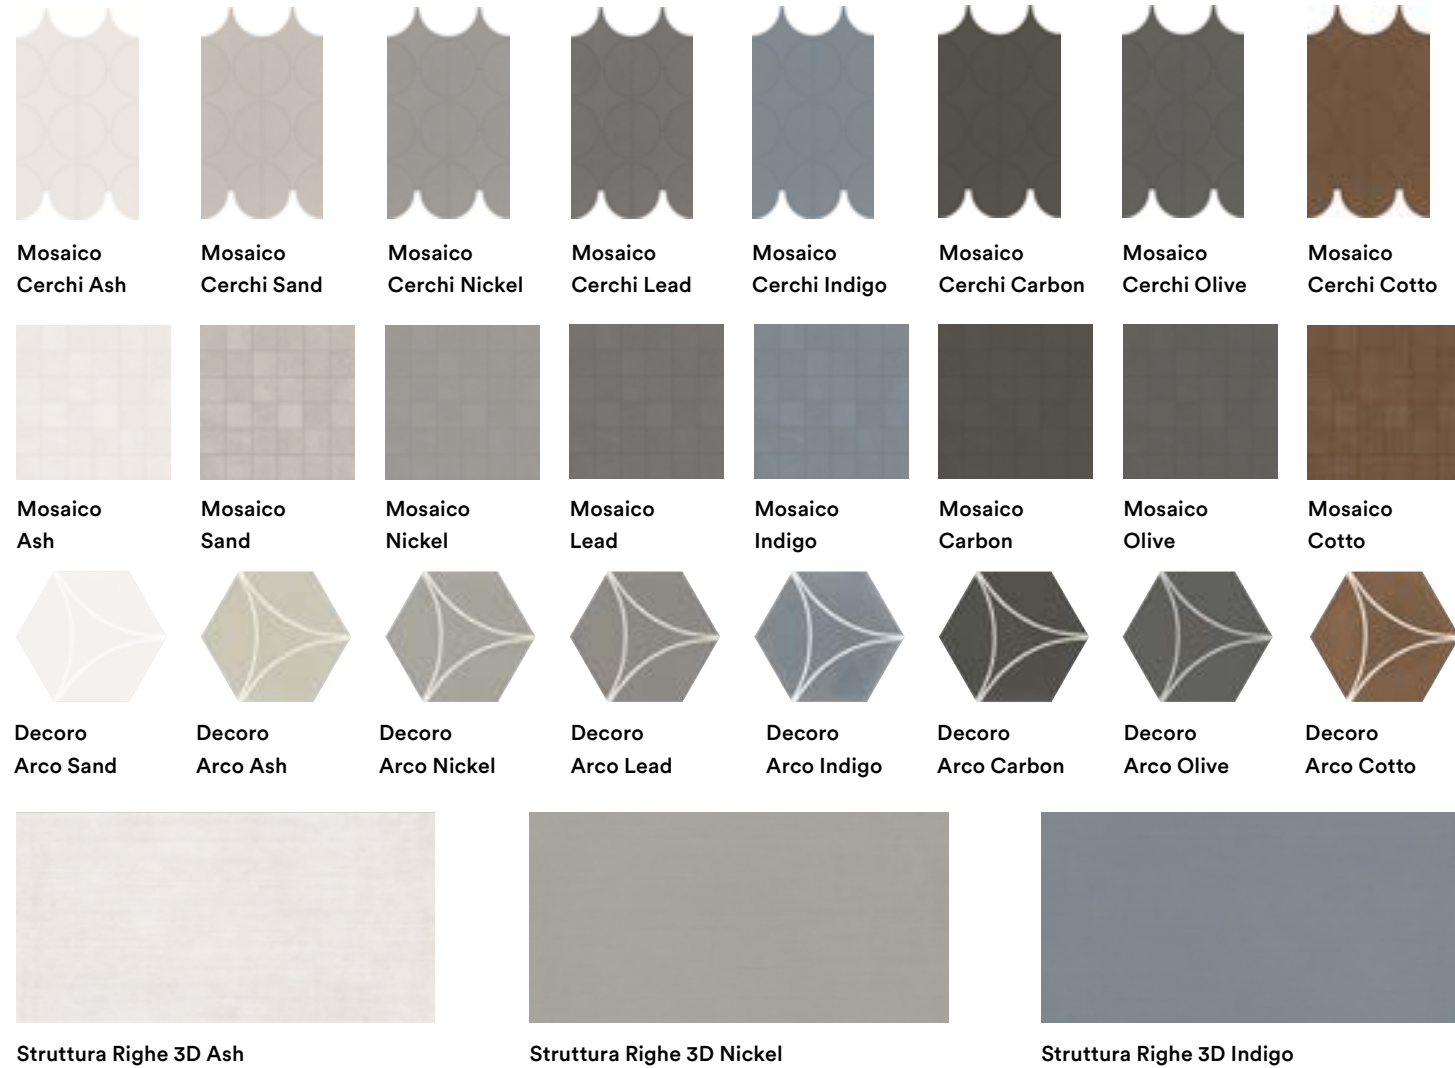

CONCRETE LOOK

Cementum

- Gres Porcelànic Fi Acolorit a Massa

Struttura Righe 3D Ash   Struttura Righe 3D Nickel   Struttura Righe 3D Indigo

Model	Format	€ m²	Model	Format	€ m²		
Cementum Ash	21x18,2	33,30	Cementum Indigo Mosaico	30x30	109,89		
Cementum Carbon		33,30	Cementum Lead Mosaico		109,89		
Cementum Cotto		33,30	Cementum Nickel Mosaico		109,89		
Cementum Indigo		33,30	Cementum Olive Mosaico		109,89		
Cementum Lead		33,30	Cementum Sand Mosaico		109,89		
Cementum Nickel		33,30	Cementum Ash Mosaico Cerchi		222,66		
Cementum Olive		33,30	Cementum Carbon Mosaico Cerchi		222,66		
Cementum Sand		33,30	Cementum Cotto Mosaico Cerchi		222,66		
Cementum Ash Decoro Arco		21x18,2	34,29		Cementum Indigo Mosaico Cerchi	23,8x41,4	222,66
Cementum Carbon Decoro Arco			34,29		Cementum Lead Mosaico Cerchi		222,66
Cementum Cotto Decoro Arco	34,29		Cementum Nickel Mosaico Cerchi	222,66			
Cementum Indigo Decoro Arco	34,29		Cementum Olive Mosaico Cerchi	222,66			
Cementum Lead Decoro Arco	34,29		Cementum Sand Mosaico Cerchi	222,66			
Cementum Nickel Decoro Arco	34,29		Cementum Ash	43,83			
Cementum Olive Decoro Arco	34,29		Struttura Righe 3D (only wall)	60x120 Rett.	43,83		
Cementum Sand Decoro Arco	34,29		Cementum Indigo		43,83		
Cementum Ash Mosaico	109,89		Struttura Righe 3D (only wall)		43,83		
Cementum Carbon Mosaico	30x30		109,89	Cementum Nickel			
Cementum Cotto Mosaico		109,89	Struttura Righe 3D (only wall)