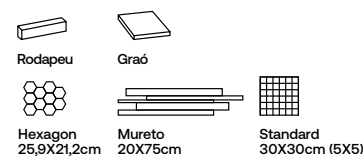

FORMATS

100X100cm RC 39.3"X39.3"
60X120cm RC 23.6"X47.2"
60X90cm RC 23.6"X35.4"
60X60cm RC 23.6"X23.6"
60X60cm RC 23.6"X23.6"
30X60cm 11.8"X23.6"

PECES ESPECIALS

* DISPONIBLE SOTA COMANDA

Hexagon 25,9X21,2cm
Mureto 20X7,5cm
Standard 30X30cm (5X5)