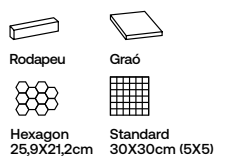

PECES ESPECIALS

* DISPONIBLE SOTA COMANDA

Hexagon 25,9X21,2cm
Standard 30X30cm (5X5)