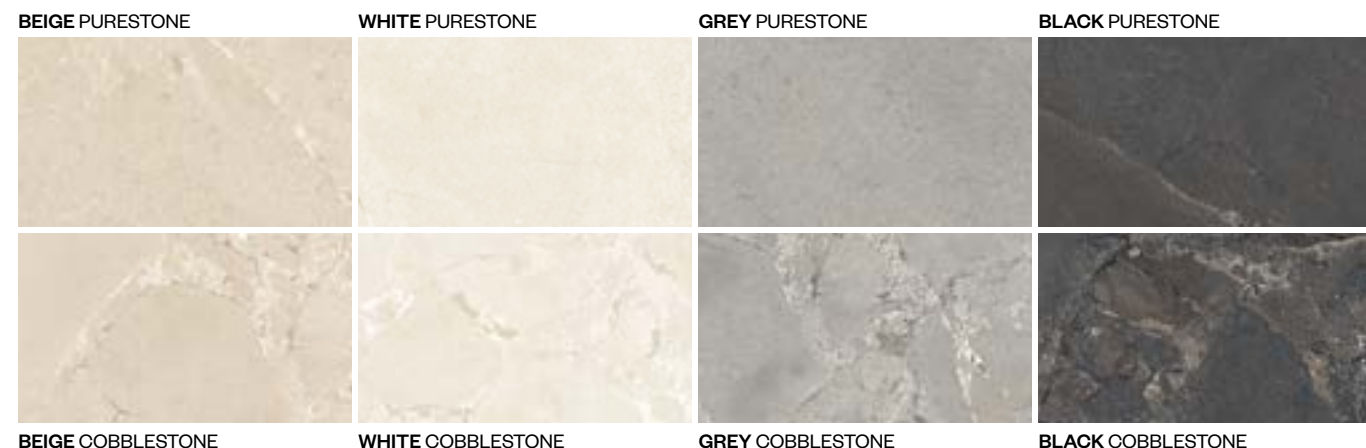

UNIQUE INFINITY

COLORS | MIDES

BEIGE PURESTONE WHITE PURESTONE GREY PURESTONE BLACK PURESTONE
 BEIGE COBBLESTONE WHITE COBBLESTONE GREY COBBLESTONE BLACK COBBLESTONE

6,5 mm.

PURESTONE

Naturale Rett.
 120x278 - 47^{1/4}"x109^{7/16}"
 76 €/m²