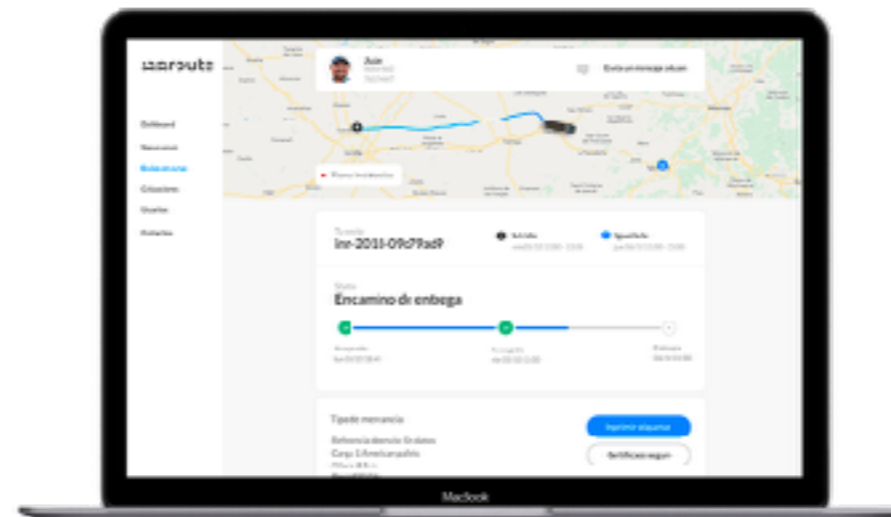

Driving trucking to the future

 inroute

The background features a network of light gray, curved lines representing roads. Five trucks are positioned at various points along these roads. Each truck is depicted with a gray cab and a dark trailer. A blue wireless signal icon, consisting of three curved lines radiating from a central point, is placed near the rear of each truck, indicating connectivity. The trucks are distributed across the network: one in the upper left, one in the upper right, one in the lower left, one in the lower center, and one in the lower right.

Combinando la tecnología y el transporte para ganar eficiencia

Plataforma Clientes

INNROUTE
AUTOMATED
DISPATCHING
SOFTWARE

Tecnología transportistas

Gestión y supervisión del servicio.
Equipo operaciones

Gestión de tus servicios de transporte desde tu plataforma online