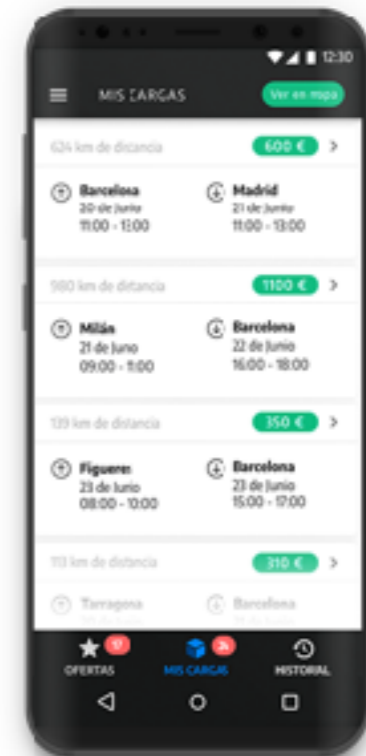

Tecnología transportistas