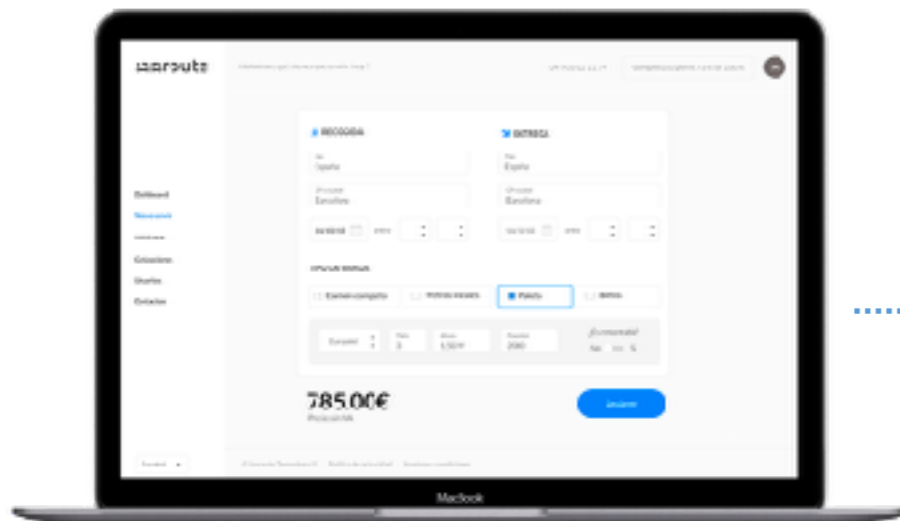

Combinando la tecnología y el transporte para ganar eficiencia

Plataforma Clientes

INNROUTE
AUTOMATED
DISPATCHING
SOFTWARE