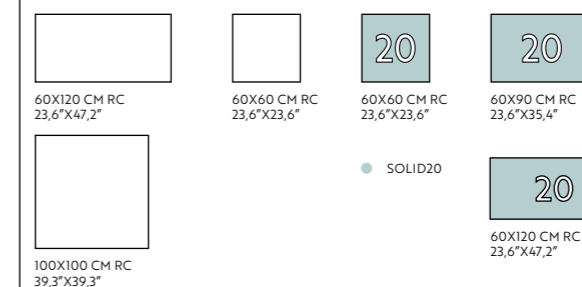

SONDER GREY 60X120 CM RC

FORMATS

PECES ESPECIALS