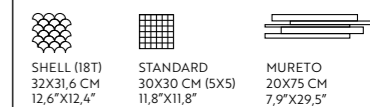

PECES ESPECIALS

VIDEO SERIE